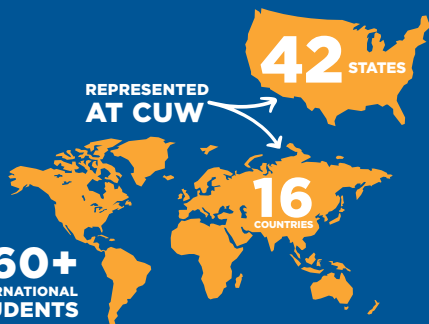

Nearly 200 acres on the shores of Lake Michigan

20 minutes from Milwaukee

Safest college campus in Wisconsin  
(ADT Security, 2020)

Nearly 4 miles of interconnected tunnels/hallways

660+ INTERNATIONAL STUDENTS

'21-22 MILITARY FRIENDLY SCHOOL

Most military transfer credits accepted in WI!