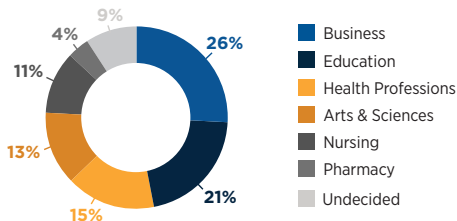

TOP AREAS OF STUDY

32
VARSITY-LEVEL ATHLETICS
38% of trad undergrads are athletes

12% OF TRAD UNDERGRADS ARE INVOLVED IN FINE ARTS