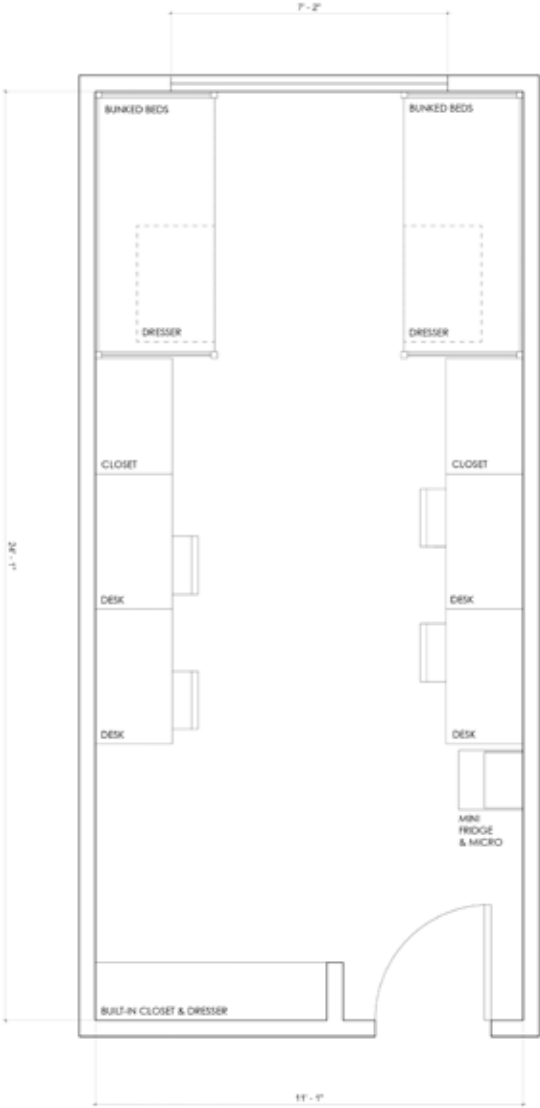

HEIDELBURG *Hall*

Room Layout Option C

4 Person Room